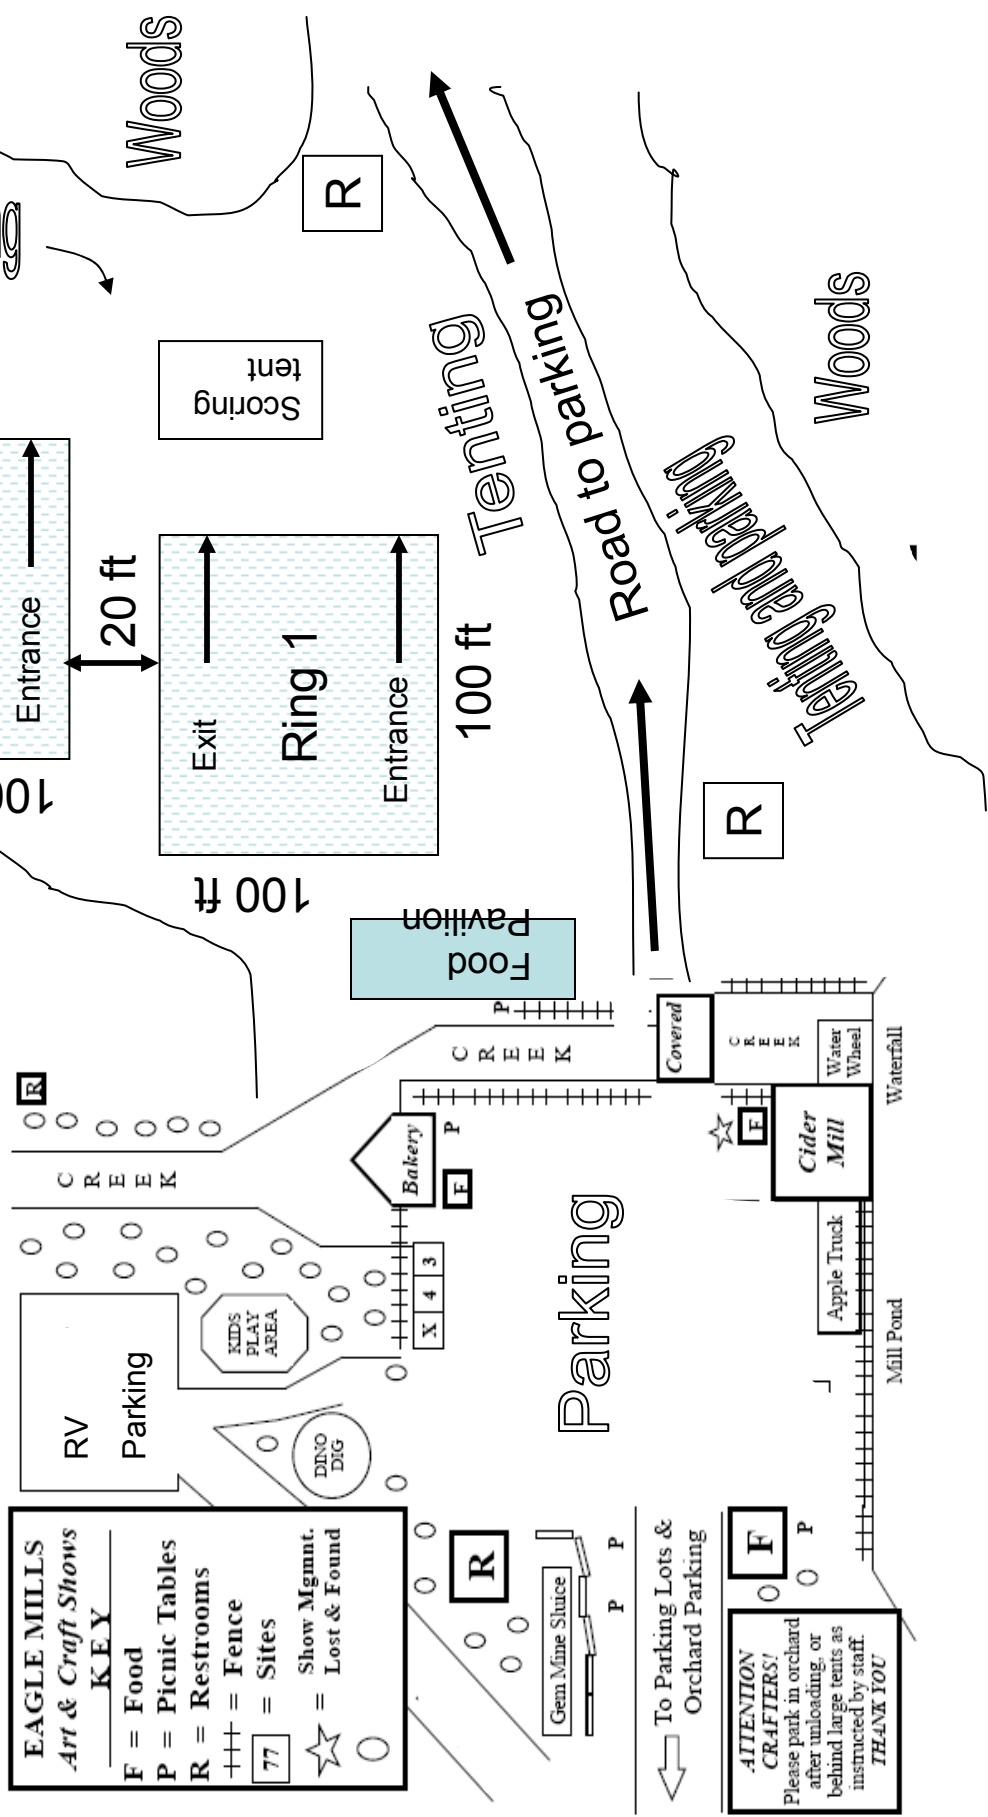

# Site Map – Eagle Mills Cider Mill & Family Fun Park

Broadalbin, NY.

Not to scale.

JRB 04/07/10

**EAGLE MILLS**  
*Art & Craft Shows*  
**KEY**

- F = Food
- P = Picnic Tables
- R = Restrooms
- +++ = Fence
- 77 = Sites
- ☆ = Show Mgmt. Lost & Found

Parking

← To Parking Lots & Orchard Parking

**ATTENTION CRAFTERS!**  
 Please park in orchard after unloading, or behind large tents as instructed by staff.  
**THANK YOU**